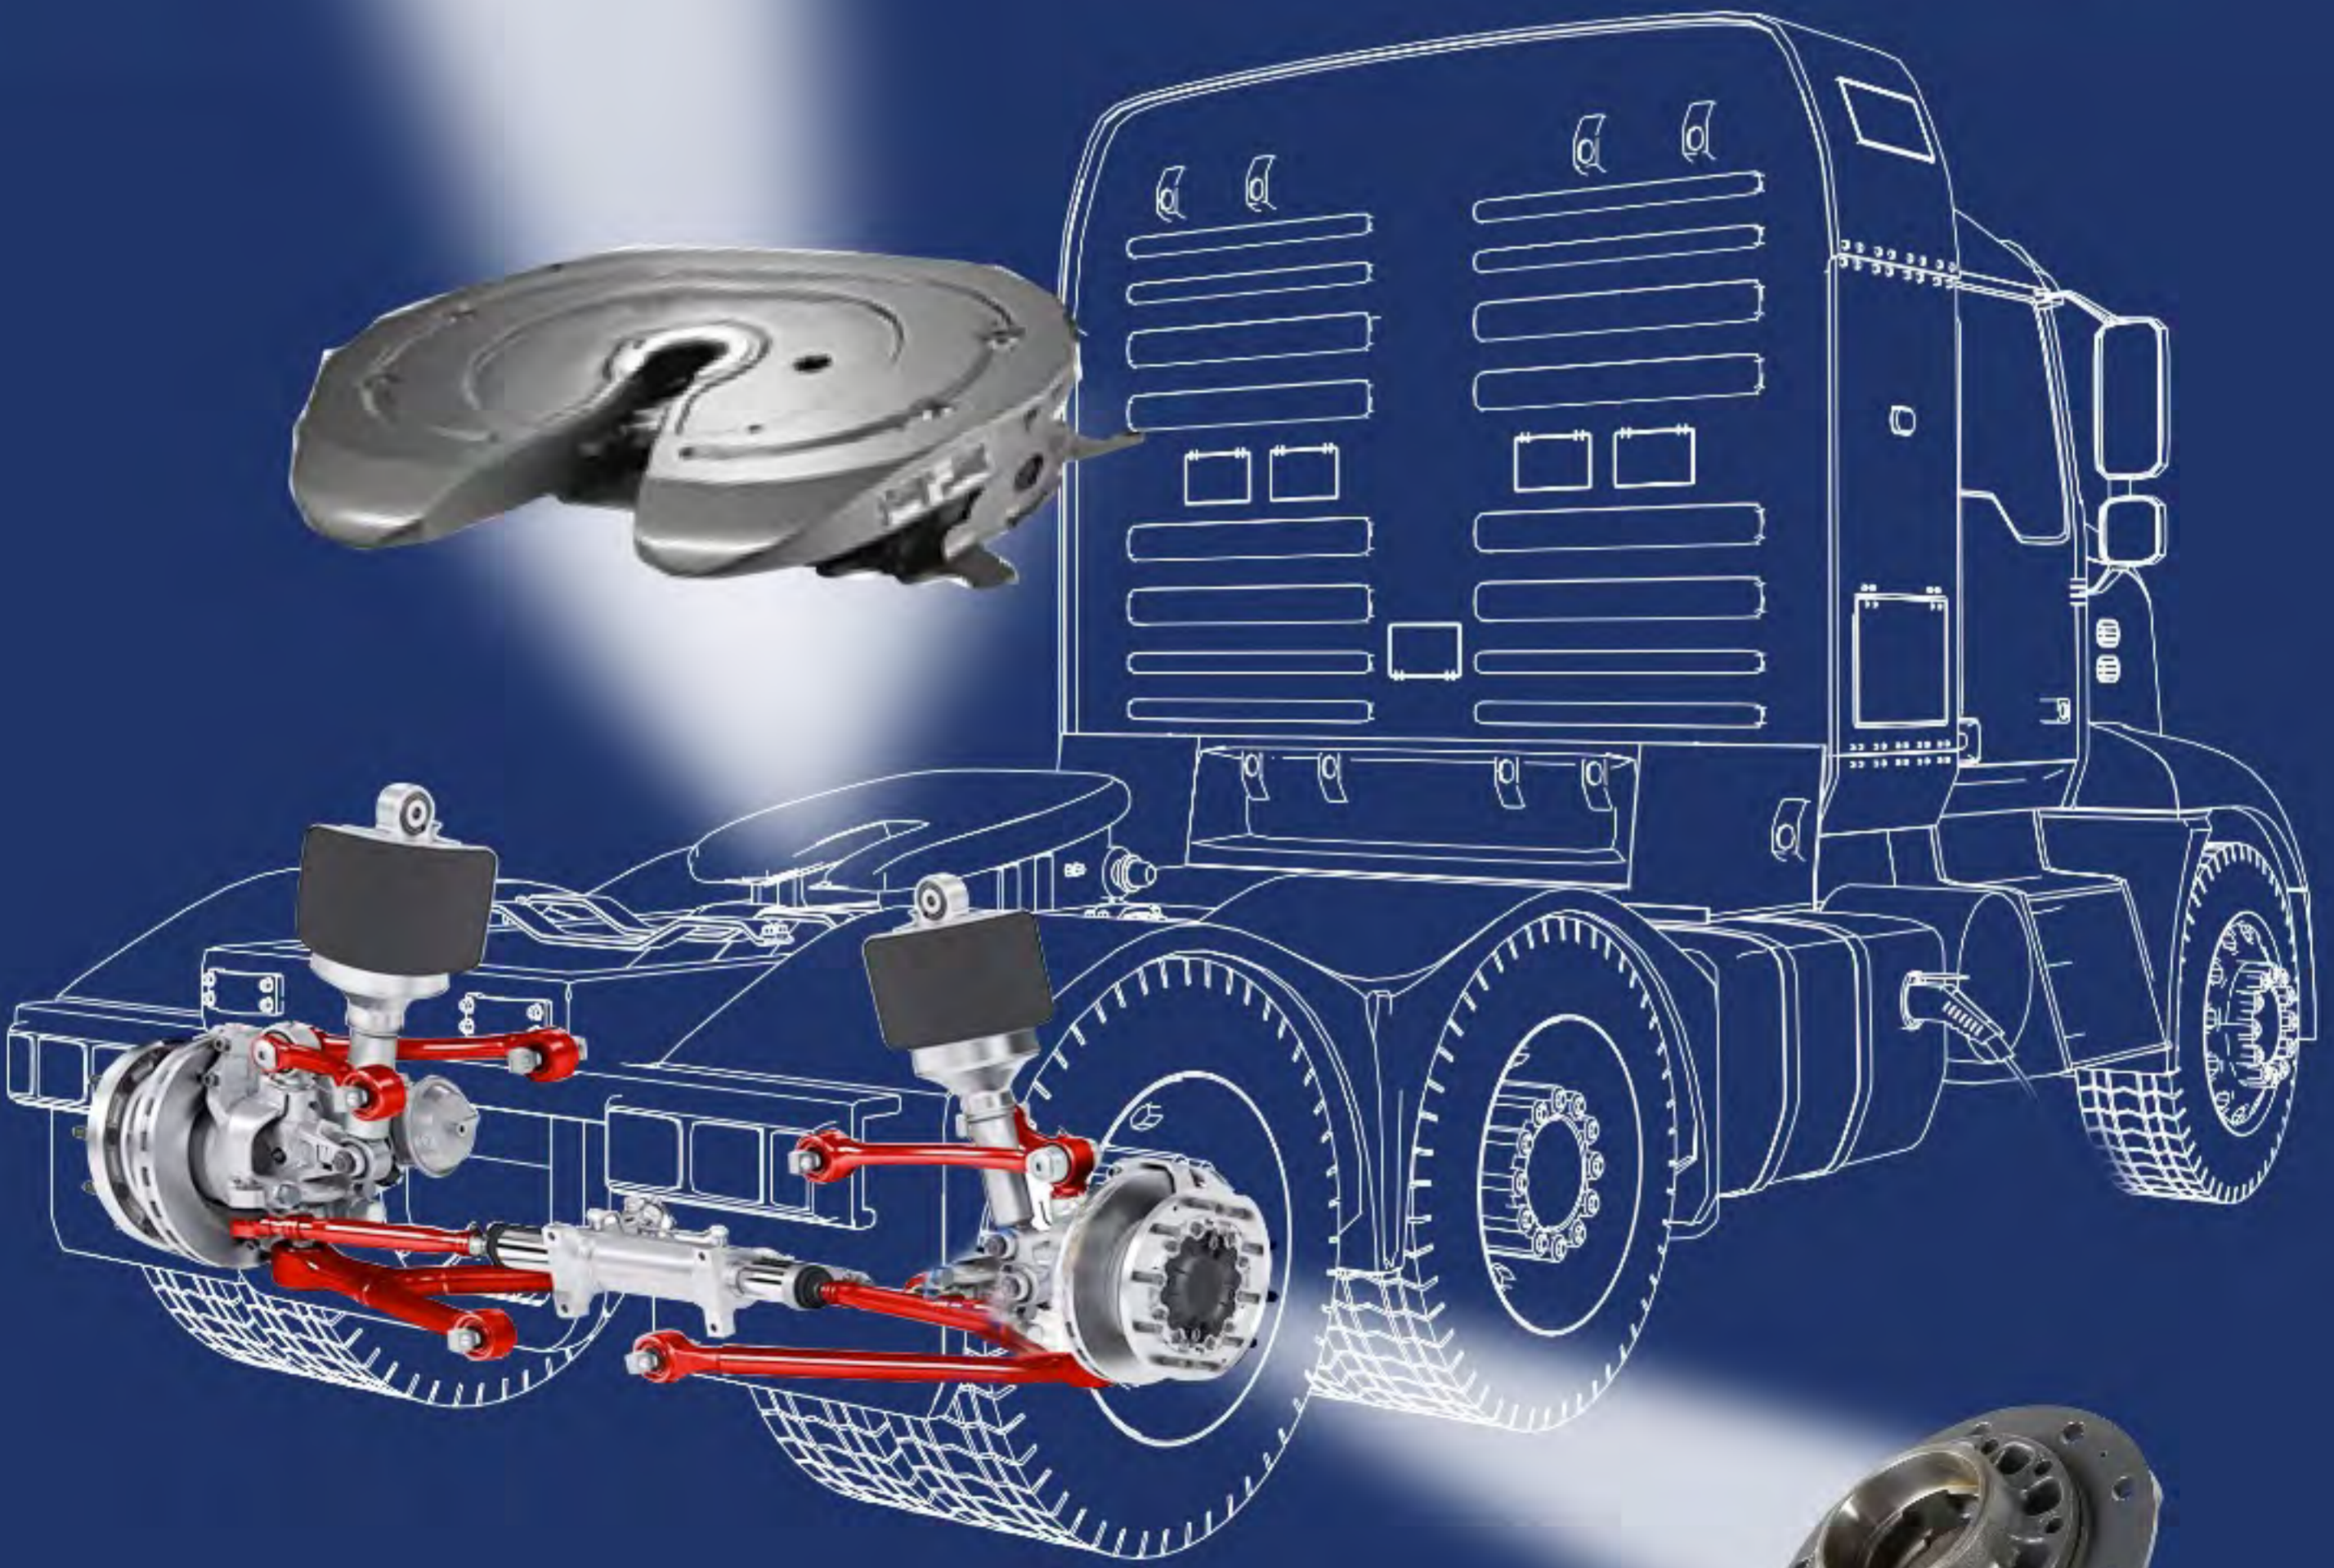

wisGROUP

Impressive CV Spare Parts

WHEEL HUB

www.wisgroup.com.tr

WISGROUP

since
1968

WIS GROUP company is one of the largest suppliers of heavy duty vehicles' spare parts such as trucks, trailers, tractörs and train.